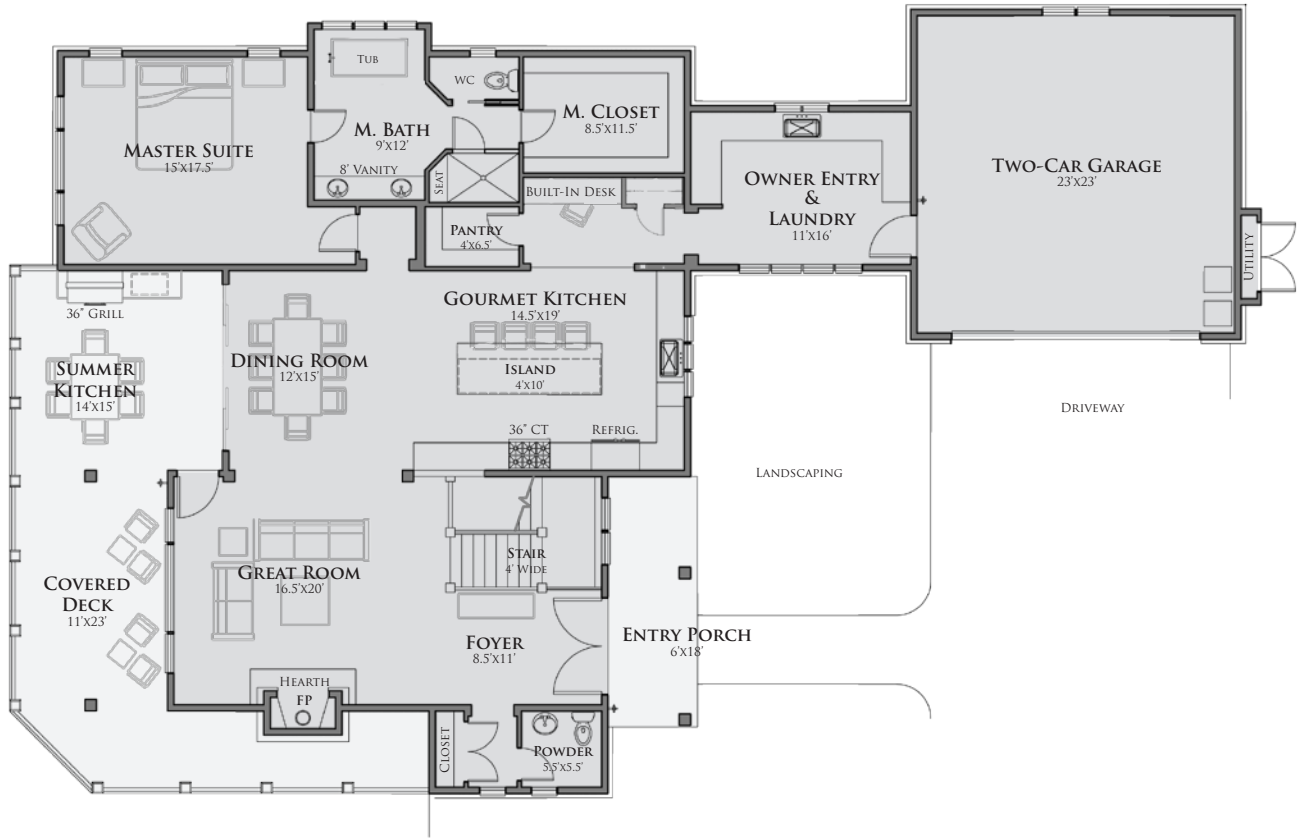

*Juniper Trail*  
at  
RED SKY RANCH

THE JUNIPER RESIDENCE

---

\$1,395,000

APPROXIMATELY 3,705 SQUARE FEET

*\* Total costs may vary slightly due to individual lot conditions - lot not included*

INTERIOR SPECIFICATIONS

Rustic Wood Flooring	42" Sub Zero Refrigerator
Custom Cabinetry	36" Wolf Range
Slab Countertops at Kitchen & Master Bath	Kitchen Aid Dishwasher
Interior Timber Detailing	Covered Outdoor Living

**THE JUNIPER RESIDENCE**  
MAIN FLOOR LIVING

**THE JUNIPER RESIDENCE**  
LOWER FLOOR LIVING