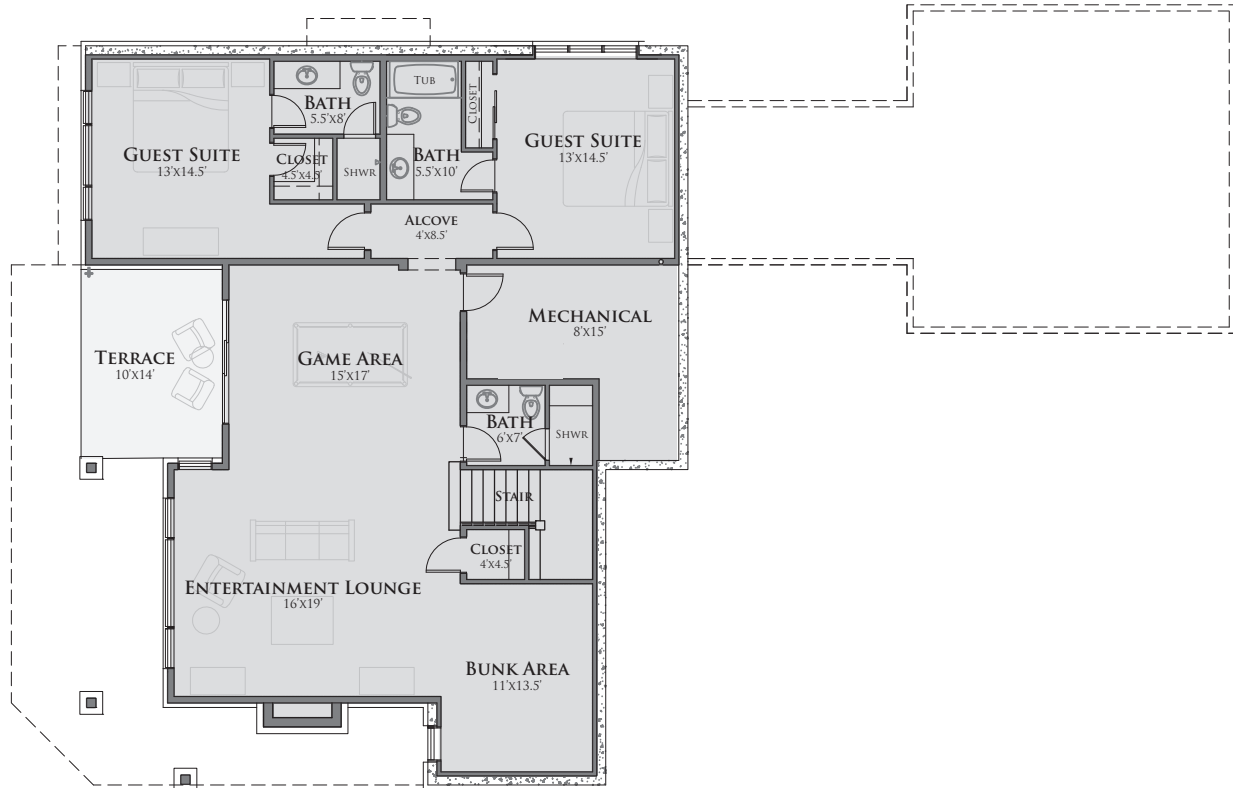

*Juniper Trail*  
at  
RED SKY RANCH

THE JUNIPER RESIDENCE

---

\$1,395,000

APPROXIMATELY 3,705 SQUARE FEET

*\* Total costs may vary slightly due to individual lot conditions - lot not included*

INTERIOR SPECIFICATIONS

Rustic Wood Flooring	42" Sub Zero Refrigerator
Custom Cabinetry	36" Wolf Range
Slab Countertops at Kitchen & Master Bath	Kitchen Aid Dishwasher
Interior Timber Detailing	Covered Outdoor Living

**THE JUNIPER RESIDENCE**  
MAIN FLOOR LIVING

**THE JUNIPER RESIDENCE**  
LOWER FLOOR LIVING